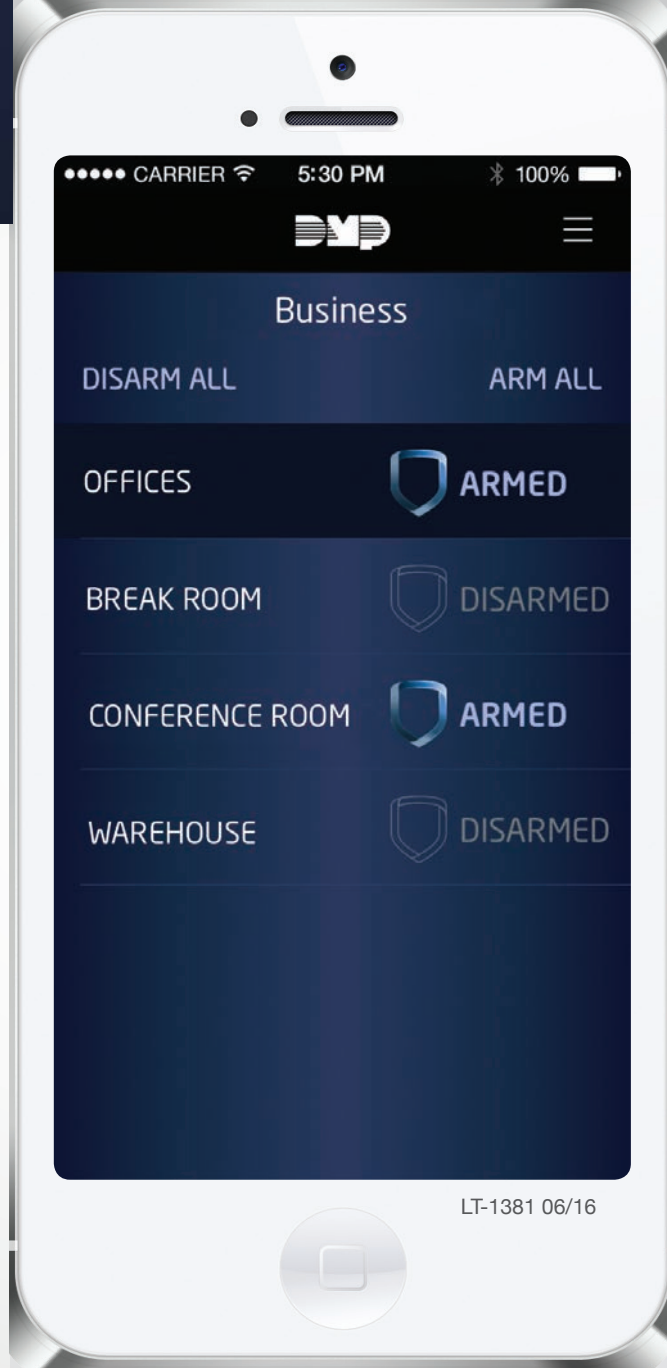

THERMOSTATS

Provides full remote control over temperature and fan settings. With the capabilities to automate your temperature control, you can save on utility costs and save more energy.

DOOR LOCKS & ACCESS CONTROL

Open or lock your door with the tap of a button. With the capabilities to schedule your devices, you can automatically have your doors unlocked in the morning and have them locked again at closing time.

LT-1381 06/16

PEACE OF MIND WITH MOBILE CONTROL FEATURES

Now, your alarm system can do more than just keep your office secure. You can turn your lights on and off, set your thermostat, lock your doors, view cameras and give you event notifications, all from the Virtual Keypad™ app.

LIGHTS

Easily turn lights on, off, or dim them as needed from the Lights menu.

Use the Virtual Keypad™ App on your phone to manage your security system wherever you go.

MANAGING YOUR OFFICE AND EMPLOYEES' SECURITY IS GOOD BUSINESS